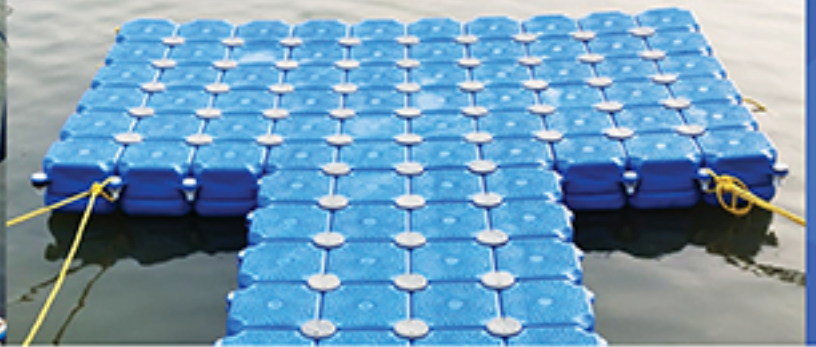

Some types of boats we offer are:

- Motorboats & powerboats
- Sailboats
- Personal Watercrafts (PWCs)
- Inflatables & RIBs
- Kayaks
- Catamarans

Incodock

Incodock, a brand by Inco Mechel Private Limited, is an installer of Modular Floating Jetties & Docking Systems usable on all types of water bodies. We manage turnkey floating construction projects by providing consultation & expert advice along with installation & maintenance of floating jetties, docks, etc. Our Floating Platforms are easy to setup and operate, and are eco-friendly and non-toxic in nature. Due to their properties and modular nature, our floating systems have been used in a number of innovative ways.